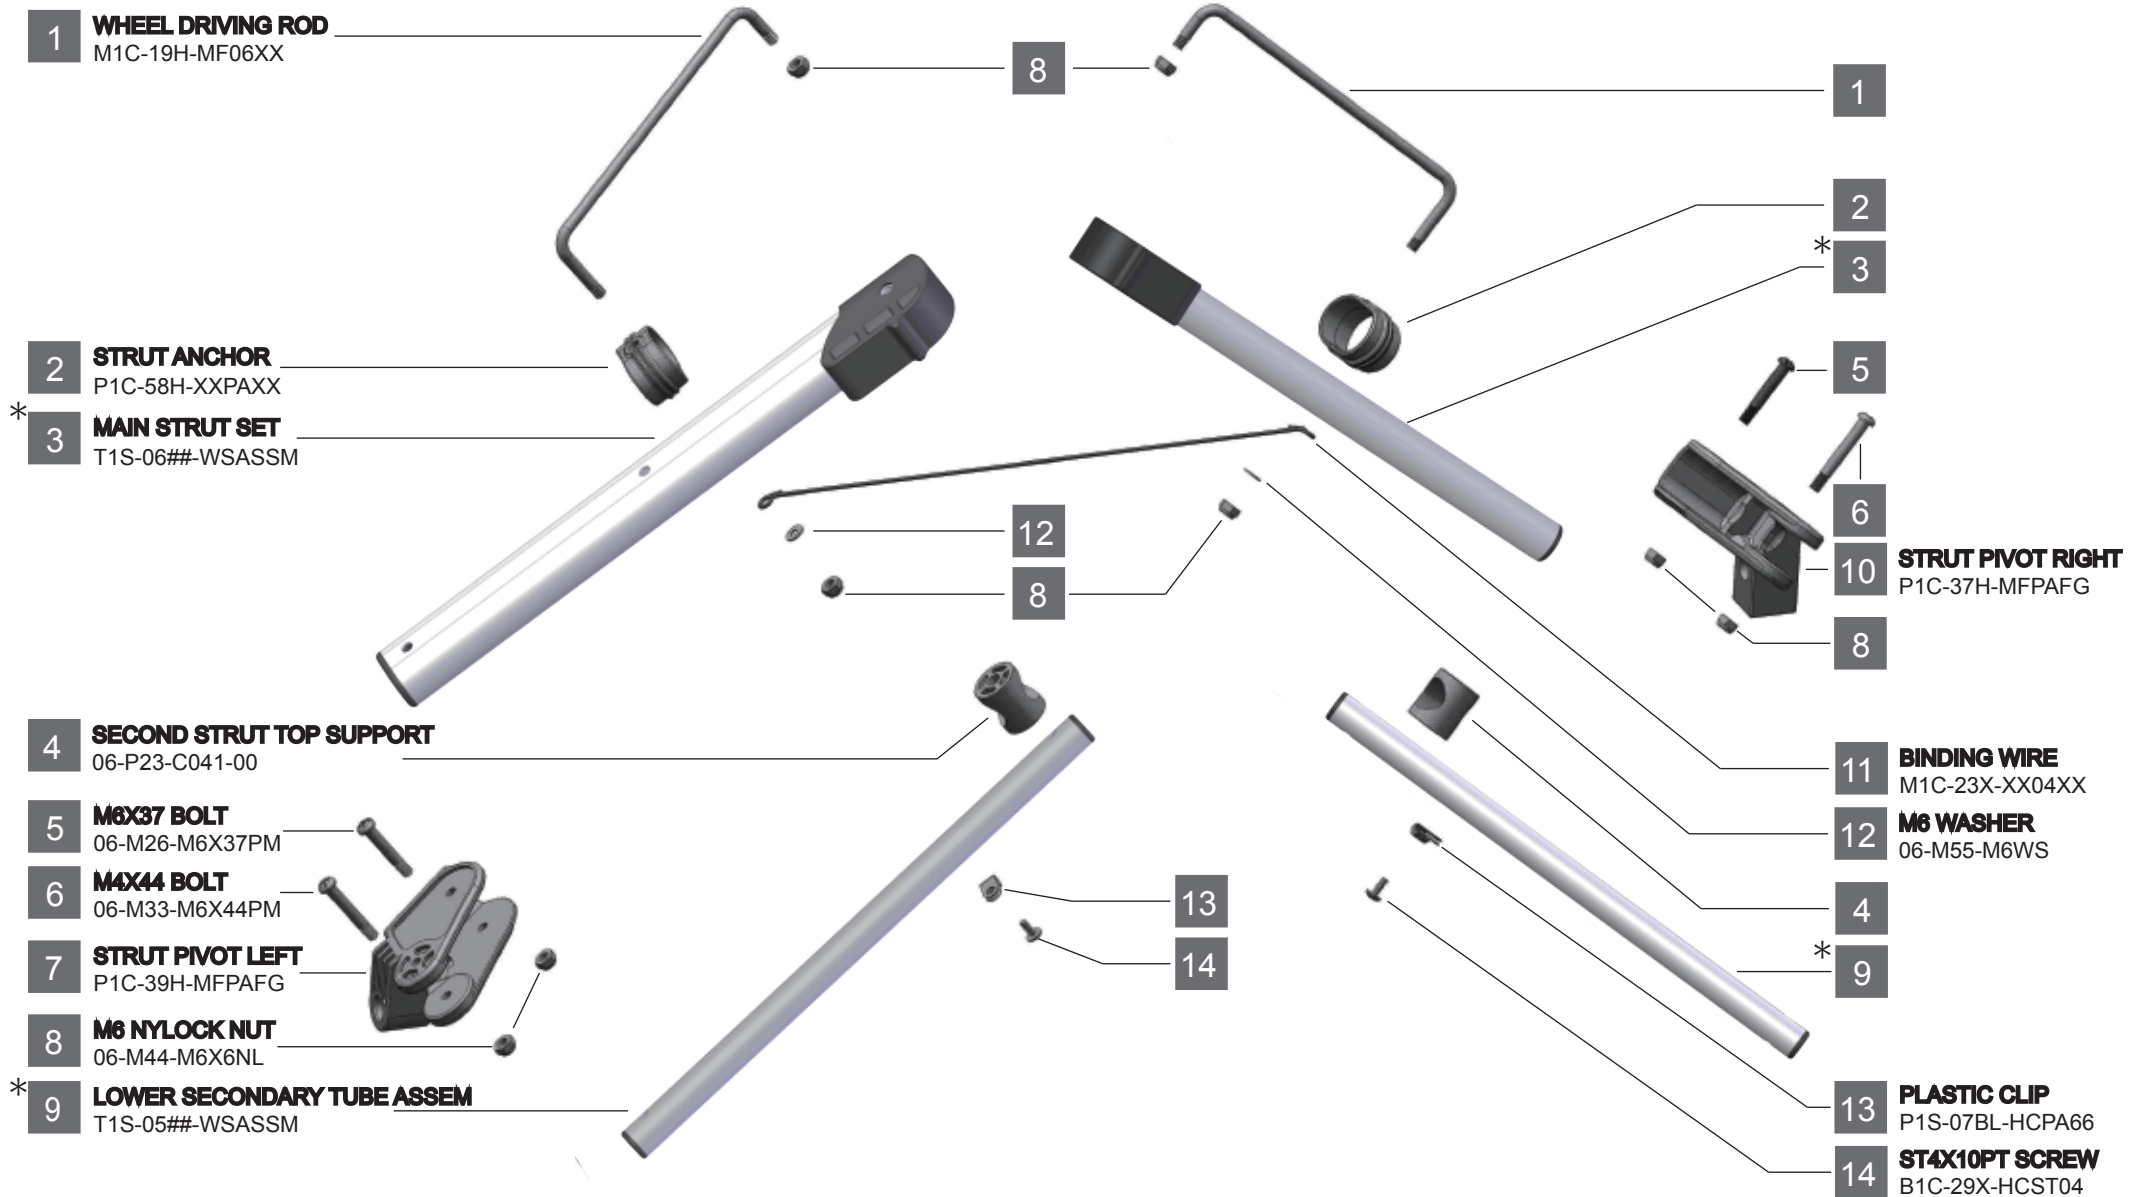

RV1S WHEEL SUPPORT ASSEMBLY

V1.0

* ##-TO SPECIFY COLOR

■ SL-SILVER ■ CH-BLACK □ AW-WHITE

1 WHEEL DRIVING ROD
M1C-19H-MF06XX

2 STRUT ANCHOR
P1C-58H-XXPAXX

* **3 MAIN STRUT SET**
T1S-06##-WSASSM

4 SECOND STRUT TOP SUPPORT
06-P23-C041-00

5 M6X37 BOLT
06-M26-M6X37PM

6 M4X44 BOLT
06-M33-M6X44PM

7 STRUT PIVOT LEFT
P1C-39H-MFPAFG

8 M6 NYLOCK NUT
06-M44-M6X6NL

* **9 LOWER SECONDARY TUBE ASSEM**
T1S-05##-WSASSM

1

2

* 3

5

6

10

8

STRUT PIVOT RIGHT
P1C-37H-MFPAFG

11

BINDING WIRE
M1C-23X-XX04XX

12

M6 WASHER
06-M55-M6WS

4

* 9

13

PLASTIC CLIP
P1S-07BL-HCPA66

14

ST4X10PT SCREW
B1C-29X-HCST04